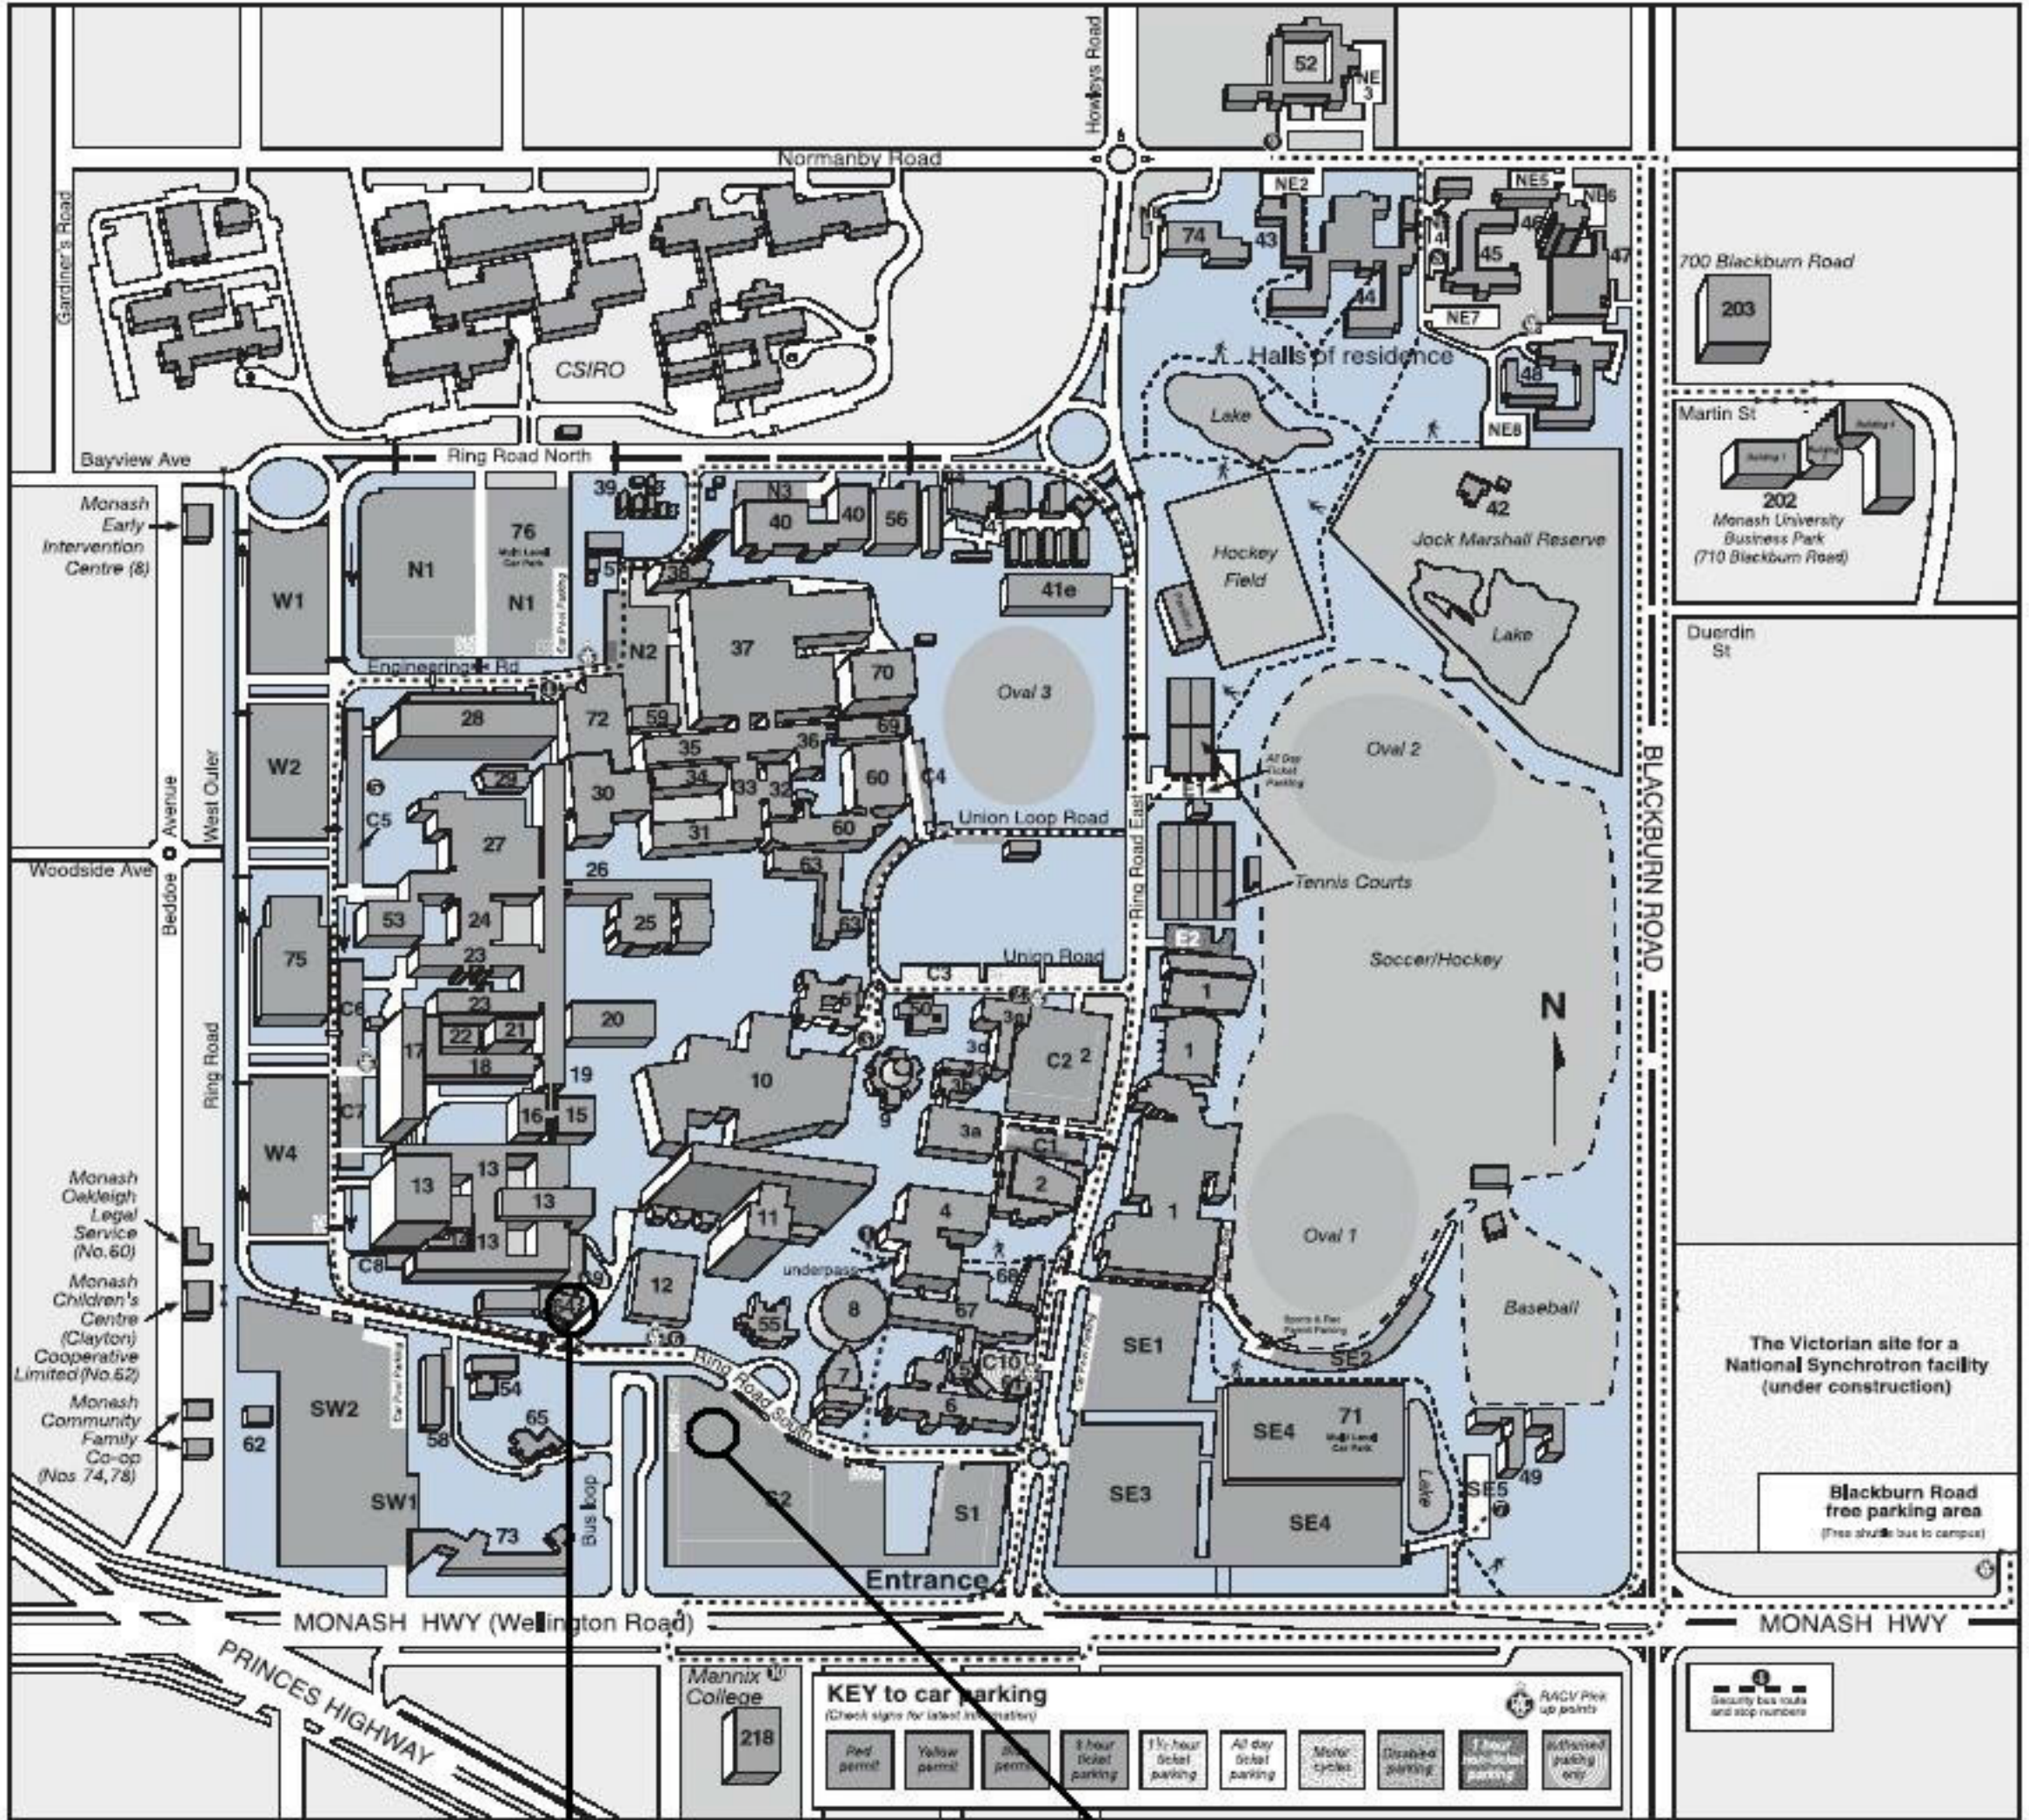

# Monash University Clayton campus

South 1 Lecture Theatre,  
Building 64

Car parking